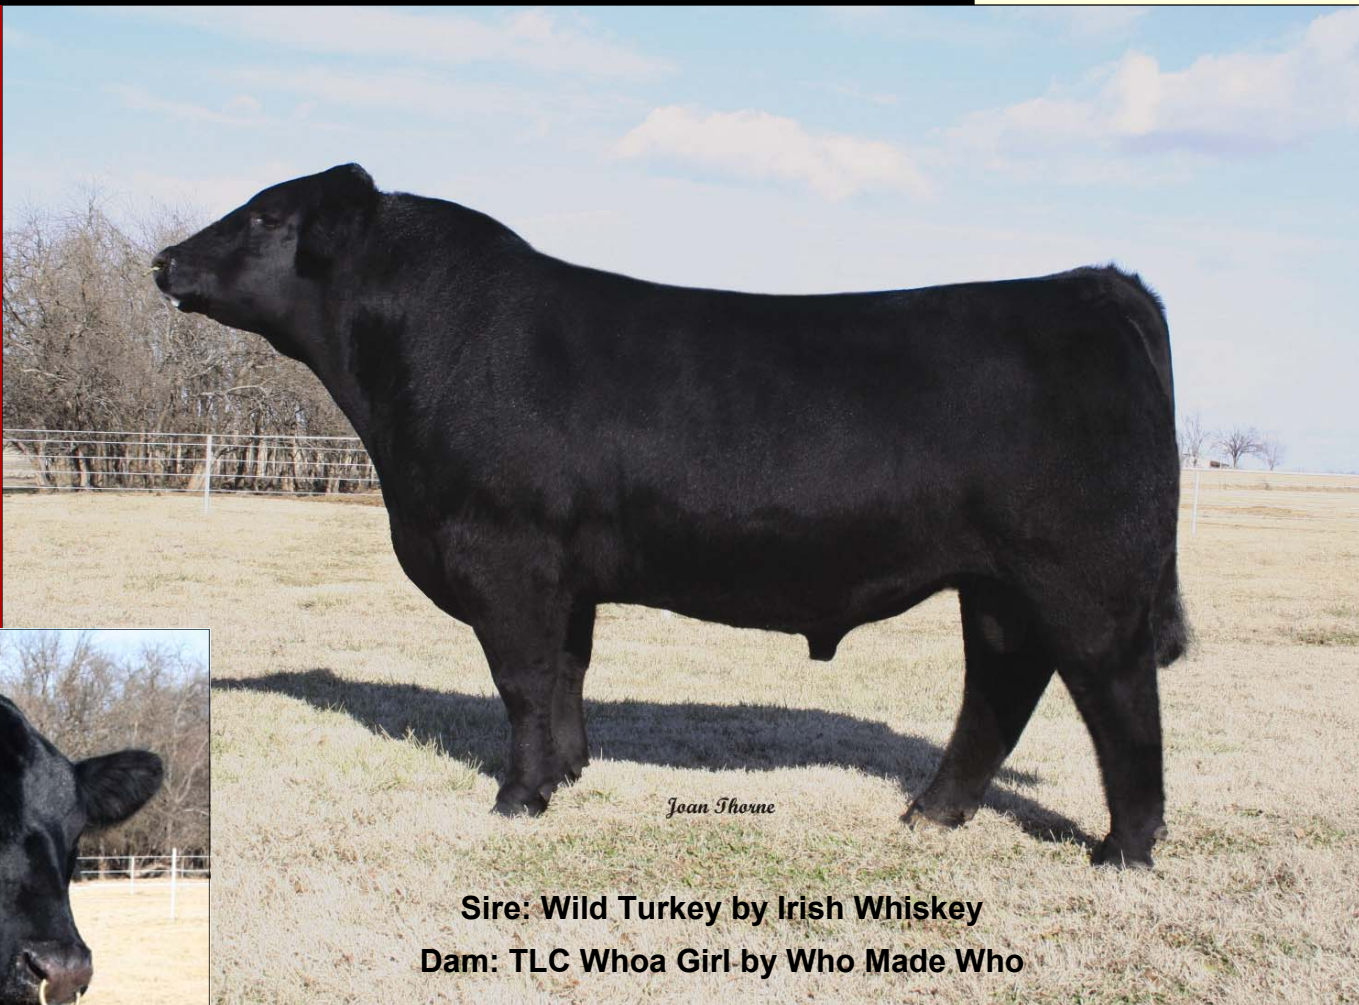

# Listen for the Turkey Call in the Herd Sire Aisles in 2008... TLCC TURK S6103 ET

\*Super Sound

\*Smooth  
Muscle Pattern

\*Polled

\*56" Hip  
Height

\*Square Hip  
& Rump

Sire: Wild Turkey by Irish Whiskey

Dam: TLC Whoa Girl by Who Made Who

**DOB: 3/22/06 BW: 95# WW: 663# YW: 1195# 22 Month Wt: 1795#**  
**Homozygous Black PHA & TH Free Pedigree**  
**Double Registered Maintainer 361288 and Beef Builder PC58922**

Igenity Lab DNA Carcass Traits	Yield Grade	% Choice Quality Grade	Rib Eye Area in Square Inches	Fat Thickness in Inches	Hot Carcass Weight	USDA Marbling	Tenderness in lbs. of WFSF
	.11	30.3	.74	.025	34.1	48.4	-1.54
10.1	3	7	8	3	8	6	7